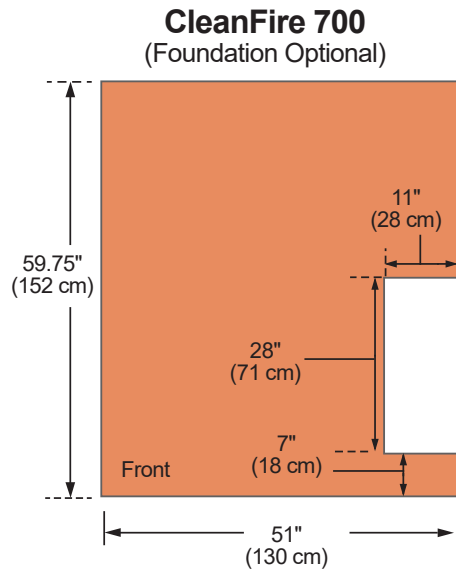

CleanFire Furnace Base and Dimensions

CleanFire Measurements									
	A	B	C	D	E	F	G	H	I
CleanFire 300	40.5"	72"	50.75"	43"	51.5"	69"	150"	5"	38"
CleanFire 500	42.5"	76"	55.5"	45"	56"	73.5"	151"	5"	37.5"
CleanFire 700	51"	84.75"	59.75"	53.5"	60.5"	79"	164"	5"	39"

- Measurement (F) is from firebox door to chimney inspection cover.
- Measurement (G) includes two 4 ft. chimney sections.

CAUTION
Do not use any combustible materials for the foundation.

Outdoor furnace must be installed on a noncombustible surface or foundation that incorporates an enclosure that will prevent supply and return lines from possible exposure to sunlight, fire, or physical damage that may be caused by an occurrence outside the outdoor furnace enclosure. Foundation may consist of concrete, crushed rock, or patio blocks.