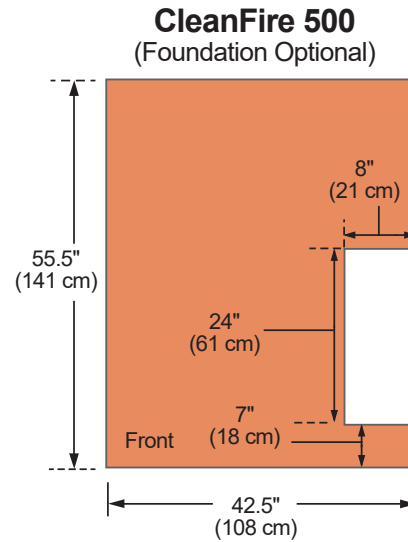

CleanFire Furnace Base and Dimensions

CleanFire Measurements									
	A	B	C	D	E	F	G	H	I
CleanFire 300	40.5"	72"	50.75"	43"	51.5"	69"	150"	5"	38"
CleanFire 500	42.5"	76"	55.5"	45"	56"	73.5"	151"	5"	37.5"
CleanFire 700	51"	84.75"	59.75"	53.5"	60.5"	79"	164"	5"	39"

- Measurement (F) is from firebox door to chimney inspection cover.
- Measurement (G) includes two 4 ft. chimney sections.

CAUTION
Do not use any combustible materials for the foundation.

Outdoor furnace must be installed on a noncombustible surface or foundation that incorporates an enclosure that will prevent supply and return lines from possible exposure to sunlight, fire, or physical damage that may be caused by an occurrence outside the outdoor furnace enclosure. Foundation may consist of concrete, crushed rock, or patio blocks.