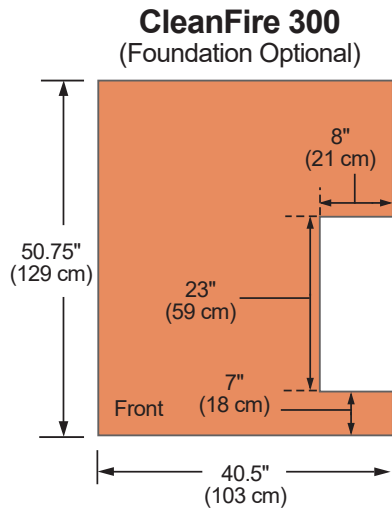

CleanFire Furnace Base and Dimensions

CleanFire Measurements									
	A	B	C	D	E	F	G	H	I
CleanFire 300	40.5"	72"	50.75"	43"	51.5"	69"	150"	5"	38"
CleanFire 500	42.5"	76"	55.5"	45"	56"	73.5"	151"	5"	37.5"
CleanFire 700	51"	84.75"	59.75"	53.5"	60.5"	79"	164"	5"	39"

- Measurement (F) is from firebox door to chimney inspection cover.
- Measurement (G) includes two 4 ft. chimney sections.

CAUTION
Do not use any combustible materials for the foundation.

Outdoor furnace must be installed on a noncombustible surface or foundation that incorporates an enclosure that will prevent supply and return lines from possible exposure to sunlight, fire, or physical damage that may be caused by an occurrence outside the outdoor furnace enclosure. Foundation may consist of concrete, crushed rock, or patio blocks.