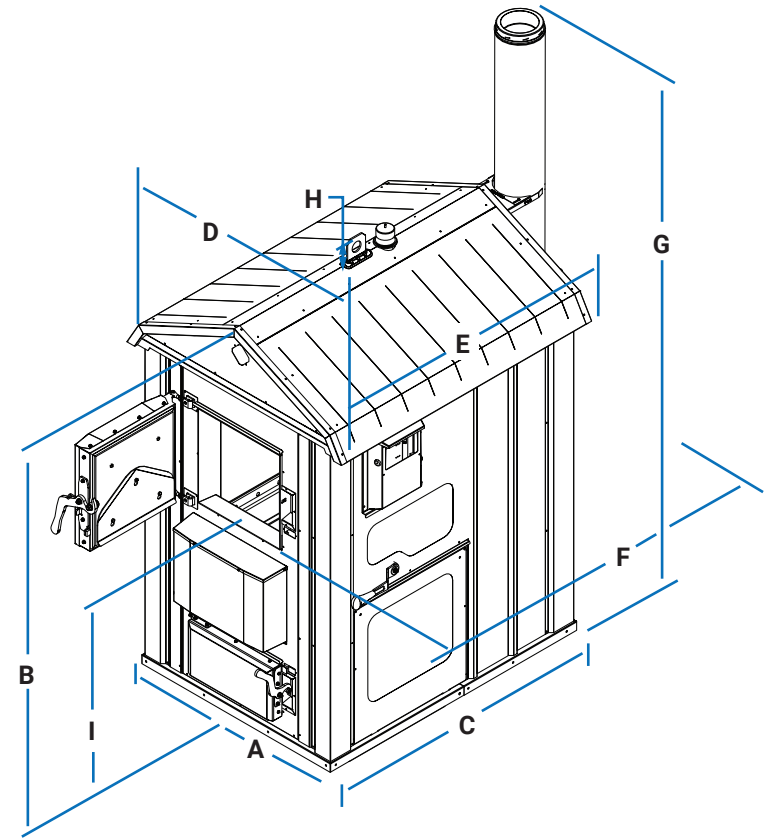

CleanFire Furnace Base and Dimensions

CleanFire Measurements									
	A	B	C	D	E	F	G	H	I
CleanFire 300	40.5"	72"	50.75"	43"	51.5"	69"	150"	5"	38"
CleanFire 500	42.5"	76"	55.5"	45"	56"	73.5"	151"	5"	37.5"
CleanFire 700	51"	84.75"	59.75"	53.5"	60.5"	79"	164"	5"	39"

- Measurement (F) is from firebox door to chimney inspection cover.
- Measurement (G) includes two 4 ft. chimney sections.

CAUTION
Do not use any combustible materials for the foundation.

Outdoor furnace must be installed on a noncombustible surface or foundation that incorporates an enclosure that will prevent supply and return lines from possible exposure to sunlight, fire, or physical damage that may be caused by an occurrence outside the outdoor furnace enclosure. Foundation may consist of concrete, crushed rock, or patio blocks.