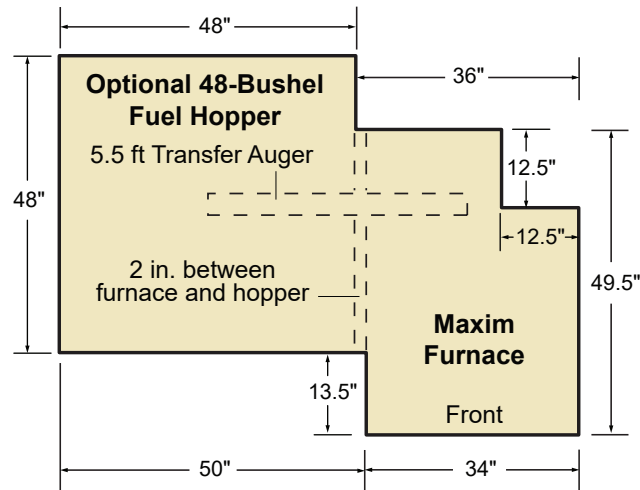

Maxim M255 Furnace Base Dimensions

*Furnace Base Dimensions
Shown without optional hopper.*

*Optional 2,440 lb
Hopper with Furnace Base Dimensions*

CAUTION
Do not use any combustible materials for the foundation.

Maxim M255 Measurements

	A	B	C	D	E	F	G	H
in.	34	57	49.5	36	48	59.5*	117.5**	14.5
cm	86	145	126	91.5	122	151*	298.5**	37

* Measurement (F) is from firebox door to chimney inspection cover.

** Measurement (G) includes two 4 ft. chimney sections.