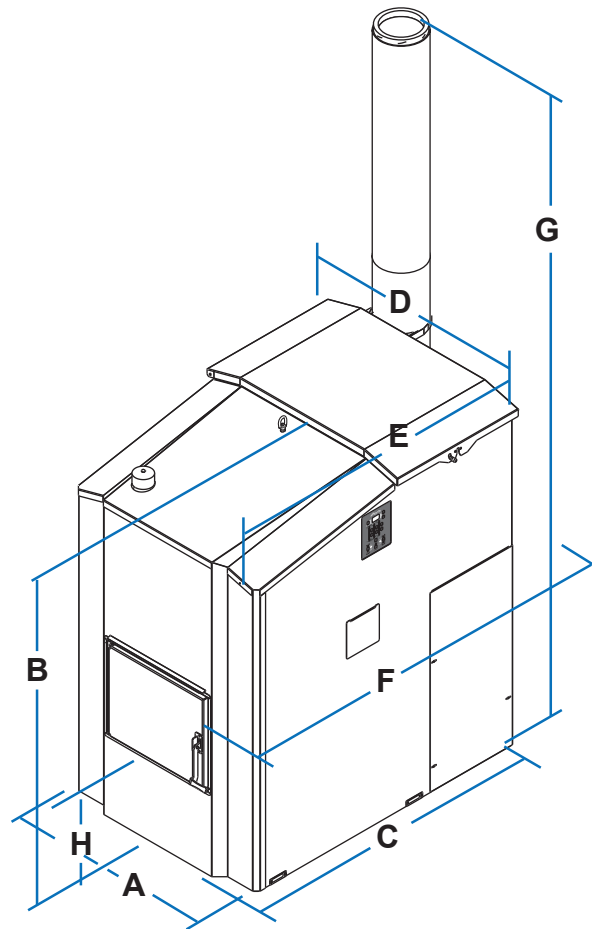

Maxim M255 Furnace Base Dimensions

*Furnace Base Dimensions
Shown without optional hopper.*

*Optional 2,440 lb
Hopper with Furnace Base Dimensions*

CAUTION
Do not use any combustible materials for the foundation.

Maxim M255 Measurements

	A	B	C	D	E	F	G	H
in.	34	57	49.5	36	48	59.5*	117.5**	14.5
cm	86	145	126	91.5	122	151*	298.5**	37

* Measurement (F) is from firebox door to chimney inspection cover.

** Measurement (G) includes two 4 ft. chimney sections.