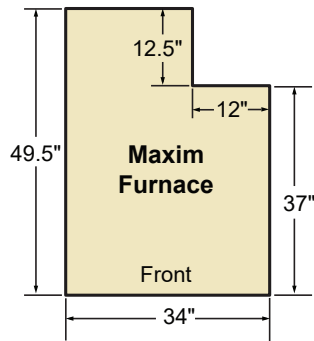

Maxim M255 Furnace Base Dimensions

*Furnace Base Dimensions
Shown without optional hopper.*

*Optional 2,440 lb
Hopper with Furnace Base Dimensions*

CAUTION
Do not use any combustible materials for the foundation.

Maxim M255 Measurements

	A	B	C	D	E	F	G	H
in.	34	57	49.5	36	48	59.5*	117.5**	14.5
cm	86	145	126	91.5	122	151*	298.5**	37

* Measurement (F) is from firebox door to chimney inspection cover.

** Measurement (G) includes two 4 ft. chimney sections.