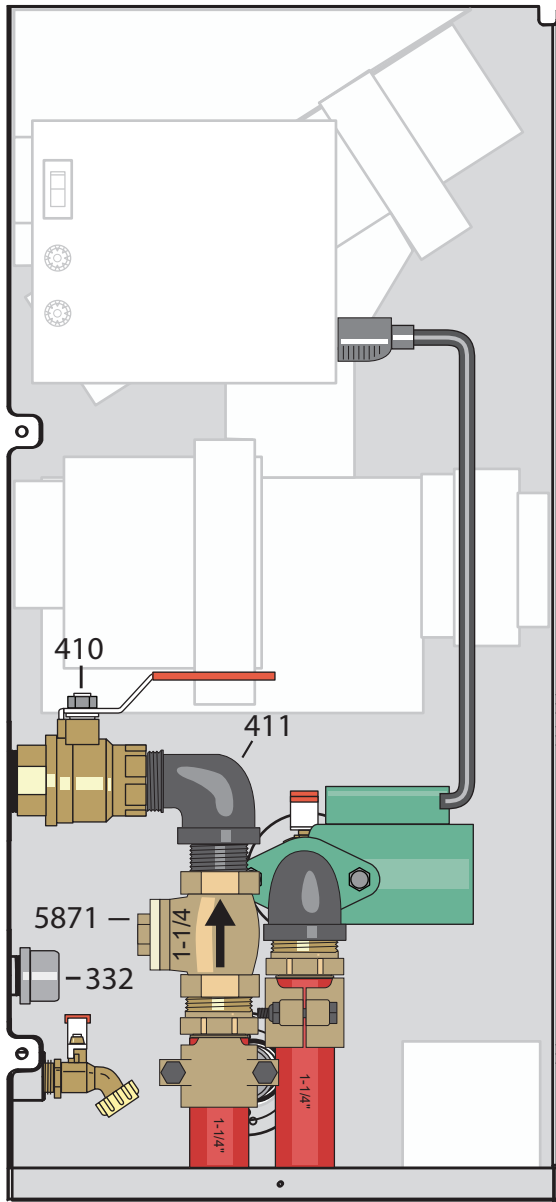

# Maxim M255 with 1 Pump Installed, 1-1/4"

**Side View**

**Rear View**

## Area of Focus

**Side**

**Rear**

## Parts List

Qty	p/n	Description
1	225	Isolation Flange Kit, 1-1/4"
2	332	Round Pipe Cap, 3/4"
1	409	Close Nipple, 1-1/4"
1	410	Ball Valve, 1-1/4"
2	411	90° Street Elbow, 1-1/4"
1	556	Power Supply Cord, 32"
1	1272	Pump Flange Kit, 1-1/4"
2	5643	Brass Clamp Fitting, 1-1/4"
1	5871	Swing Check Valve, 1-1/4"
1	5800004	Taco 007 Pump

Parts and accessories sold separately.  
Pump size may vary.