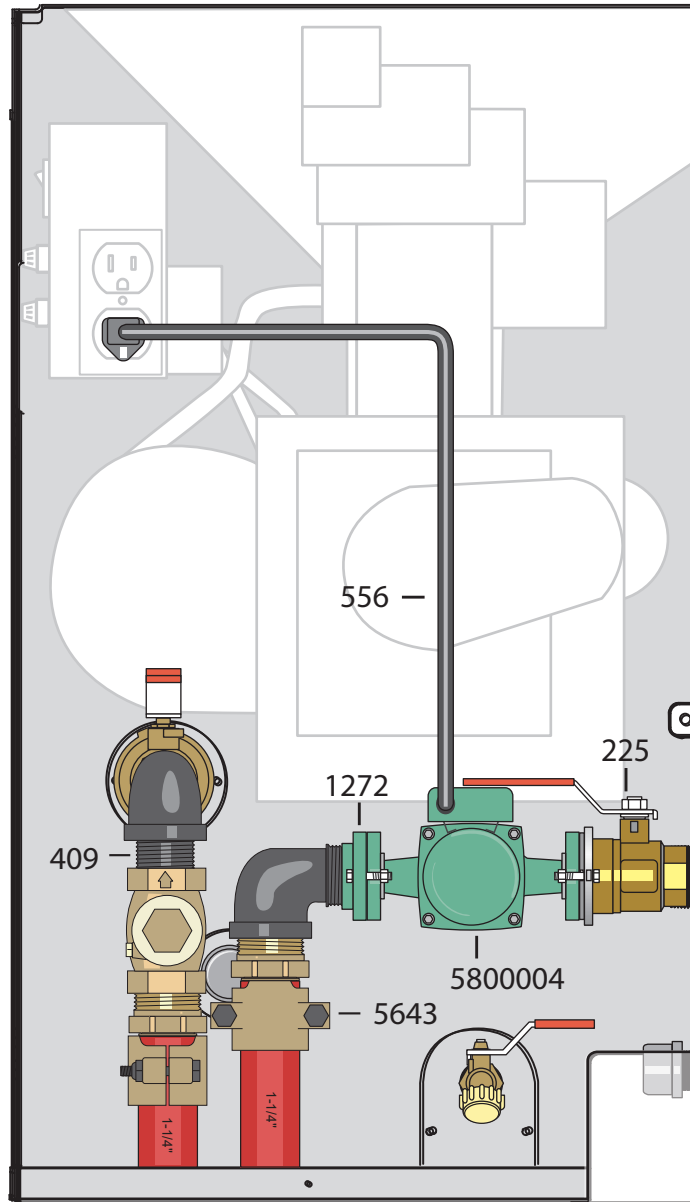

# Maxim M255 with 1 Pump Installed, 1-1/4"

**Side View**

**Rear View**

## Area of Focus

**Side**

**Rear**

## Parts List

Qty	p/n	Description
1	225	Isolation Flange Kit, 1-1/4"
2	332	Round Pipe Cap, 3/4"
1	409	Close Nipple, 1-1/4"
1	410	Ball Valve, 1-1/4"
2	411	90° Street Elbow, 1-1/4"
1	556	Power Supply Cord, 32"
1	1272	Pump Flange Kit, 1-1/4"
2	5643	Brass Clamp Fitting, 1-1/4"
1	5871	Swing Check Valve, 1-1/4"
1	5800004	Taco 007 Pump

Parts and accessories sold separately.  
Pump size may vary.