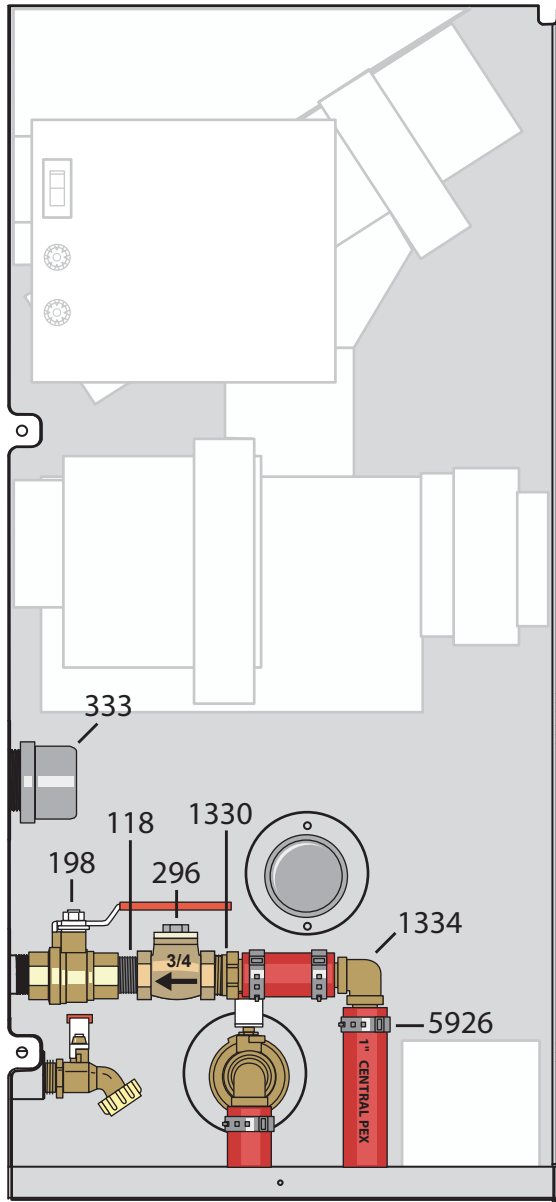

Maxim M255 with Pump Installed in Building

Side View

Rear View

Area of Focus

Side

Rear

Parts List

Qty	p/n	Description
1	118	Close Nipple, 3/4"
2	198	Ball Valve, 3/4"
1	296	Swing Check Valve, 3/4"
2	333	Round Pipe Cap, 1-1/4"
2	1330	PEX Adapter, 1" x 3/4"
2	1334	PEX 90° Elbow, 1"
6	5926	Stainless Steel Clamp, 1"

Parts and accessories sold separately.
Pump size may vary.