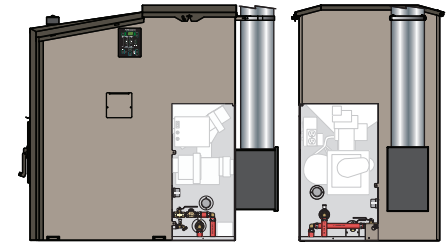

Maxim M255 with Pump Installed in Building

Side View

Rear View

Area of Focus

Side

Rear

Parts List

Qty	p/n	Description
1	118	Close Nipple, 3/4"
2	198	Ball Valve, 3/4"
1	296	Swing Check Valve, 3/4"
2	333	Round Pipe Cap, 1-1/4"
2	1330	PEX Adapter, 1" x 3/4"
2	1334	PEX 90° Elbow, 1"
6	5926	Stainless Steel Clamp, 1"

Parts and accessories sold separately.
Pump size may vary.