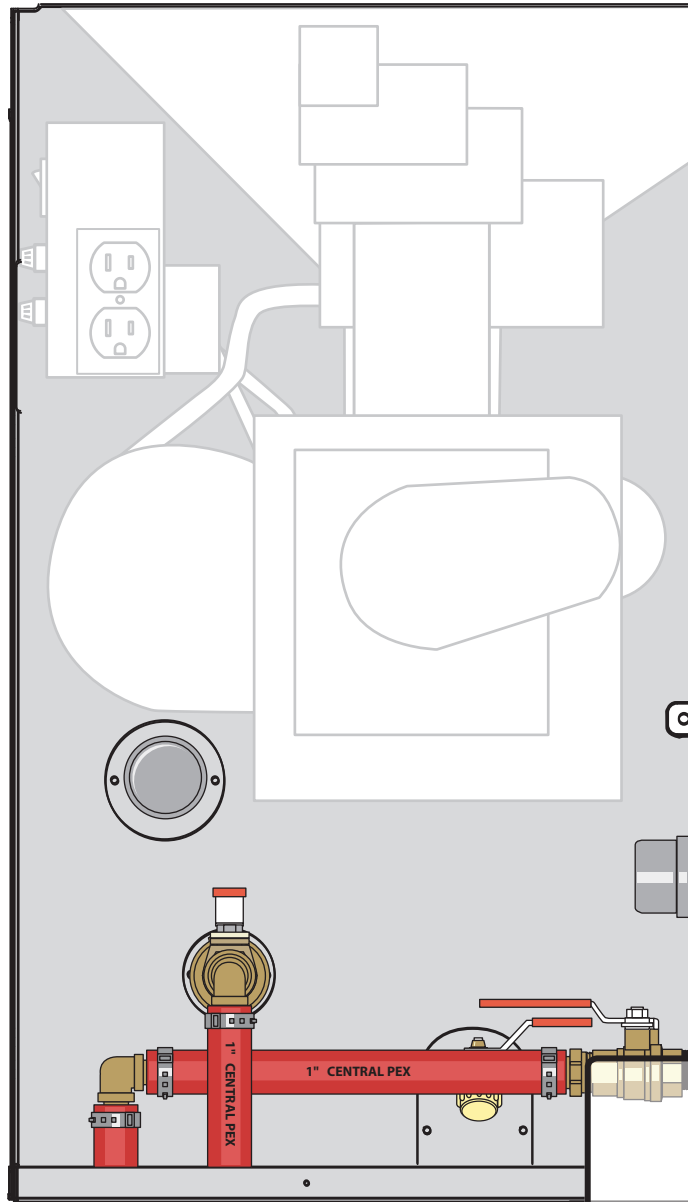

Maxim M255 with Pump Installed in Building

Side View

Rear View

Area of Focus

Side

Rear

Parts List

Qty	p/n	Description
1	118	Close Nipple, 3/4"
2	198	Ball Valve, 3/4"
1	296	Swing Check Valve, 3/4"
2	333	Round Pipe Cap, 1-1/4"
2	1330	PEX Adapter, 1" x 3/4"
2	1334	PEX 90° Elbow, 1"
6	5926	Stainless Steel Clamp, 1"

Parts and accessories sold separately.
Pump size may vary.