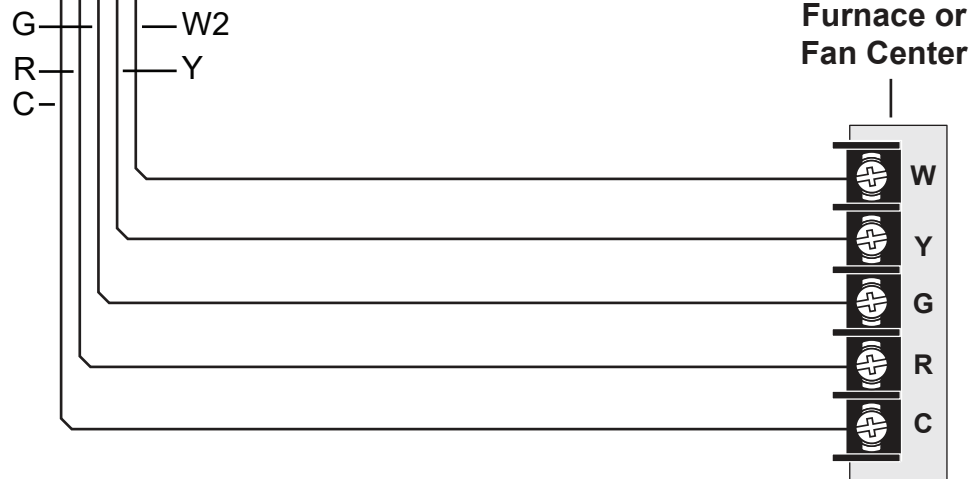

Outdoor Furnace and Forced Air Wiring Configuration with No Zone Valve

24-V Multi-stage Thermostat (p/n 587)

NOTE
 Change Installer Setup menu:
ITEM 2. to ELE to force thermostat to turn blower on.

For illustration purposes only:
 • Location of thermostat may vary.
 • Not for heat pump application.