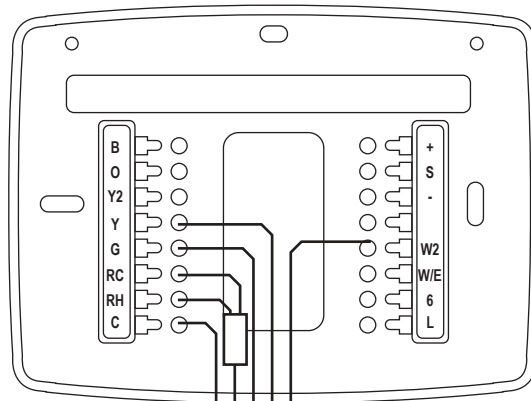

Outdoor Furnace and Forced Air Wiring Configuration with No Zone Valve

24-V Multi-stage Thermostat (p/n 587)

NOTE
 Change Installer Setup menu:
ITEM 2. to ELE to force thermostat to turn blower on.

For illustration purposes only:
 • Location of thermostat may vary.
 • Not for heat pump application.